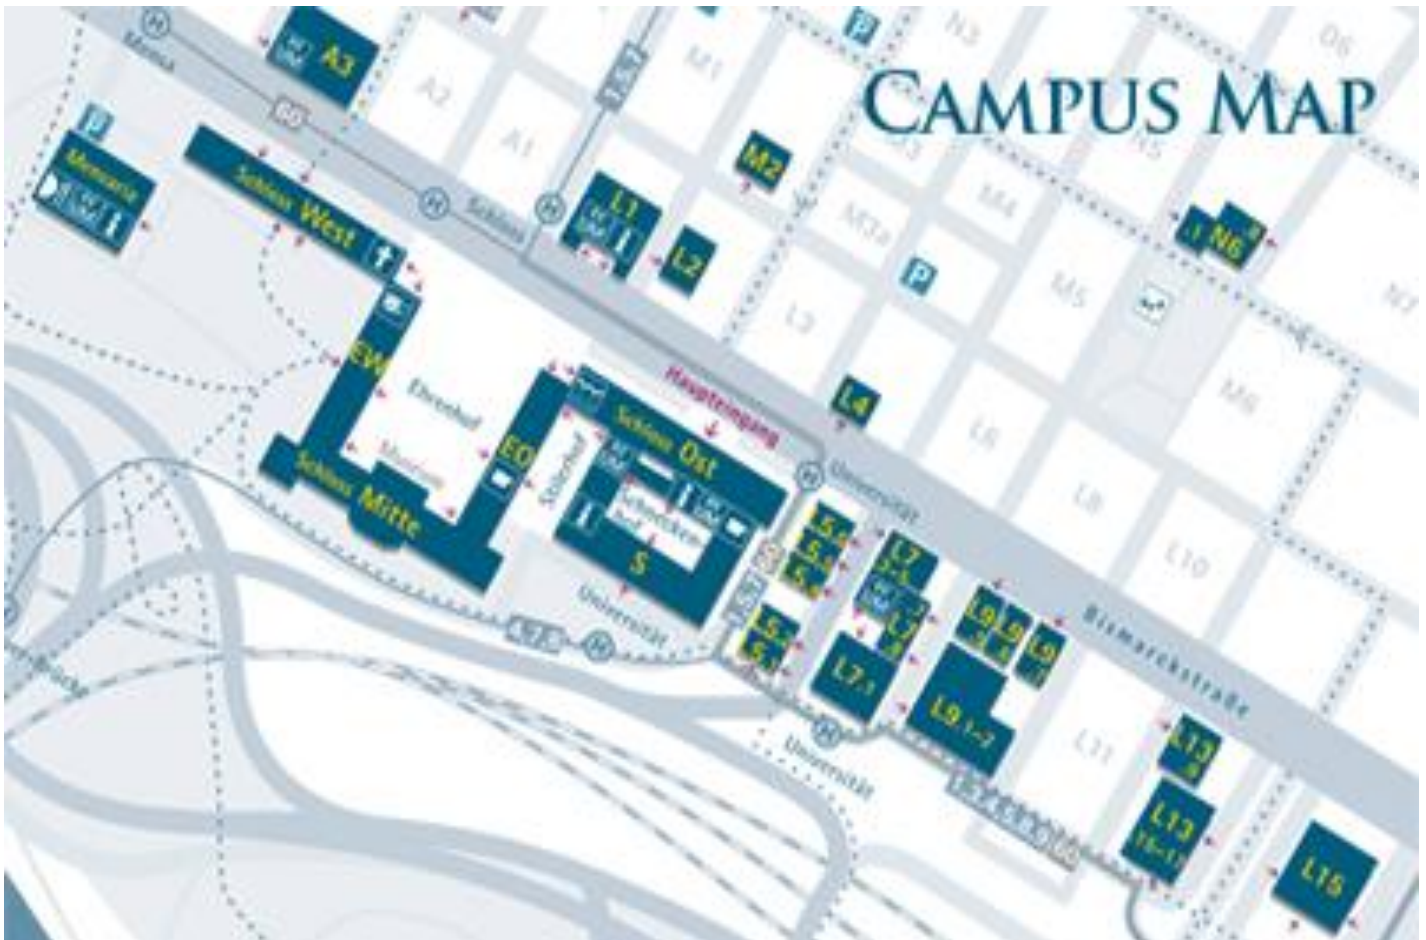

Mannheim Palace is a large Baroque palace in Mannheim, Baden-Württemberg, Germany. It was originally the main residence of the Prince-electors of the Electorate of the Palatinate.

It is now primarily used by the University of Mannheim.

We are very grateful that the University of Mannheim gives us the opportunity to use rooms at the Mannheim Palace for this event